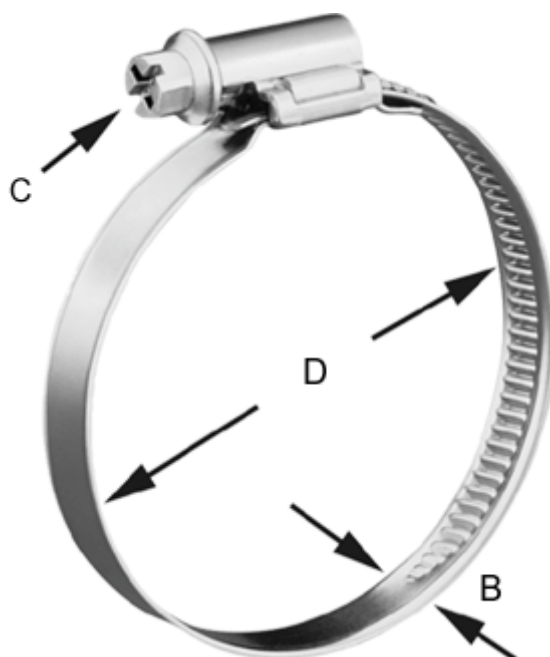

Article number: 021266702032

Description: Worm Drive Hose Clip
TORRO 25-40/9 C7 W2

Measures

C (screw type) = C7 - 7mm

Diameter D = 25-40

Width B = 9.0